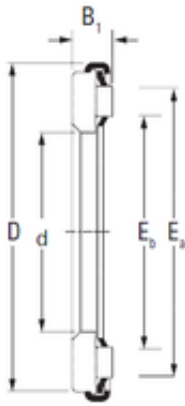

NTN Machinery Manufacturing Co., Ltd

KOYO AX 15 240 300 needle roller bearings

Bearing No. AX 15 240 300

| | |
|-------------------------------|-----------------|
| Size | 240x300x14.9 mm |
| Bore Diameter | 240 mm |
| Outer Diameter | 300 mm |
| Width | 14,9 mm |
| d | 240 mm |
| D | 300 mm |
| B1 | 14,9 mm |
| Ea | 286 mm |
| Eb | 246 mm |
| Weight | 2,3 Kg |
| Basic dynamic load rating (C) | 280 kN |
| Basic static load rating (C0) | 2240 kN |

AX 15 240 300 Bearing 2D drawings and 3D CAD models