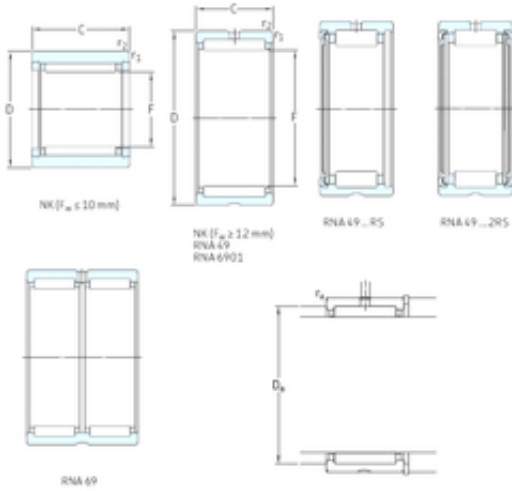

NTN Machinery Manufacturing Co., Ltd

SKF RNA4836 needle roller bearings

Bearing No. RNA4836

Size	195x225x45 mm
Bore Diameter	195 mm
Outer Diameter	225 mm
Width	45 mm
Fw	195 mm
D	225 mm
C	45 mm
Weight	2,7 Kg
Basic dynamic load rating (C)	190 kN
Basic static load rating (C0)	570 kN
Fatigue load limit (Pu)	60
Reference speed	2000 r/min

RNA4836 Bearing 2D drawings and 3D CAD models