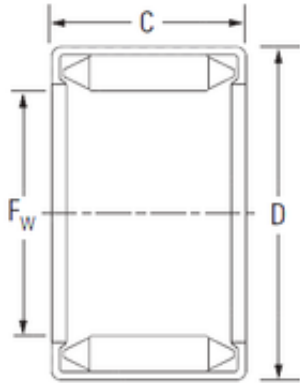

NTN Machinery Manufacturing Co., Ltd

KOYO DL 15 12 needle roller bearings

Bearing No. DL 15 12

Size	15x21x12 mm
Bore Diameter	15 mm
Outer Diameter	21 mm
Width	12 mm
Fw	15 mm
D	21 mm
C	12 mm
Weight	0.011 Kg
Basic dynamic load rating (C)	9.40 kN

DL 15 12 Bearing 2D drawings and 3D CAD models