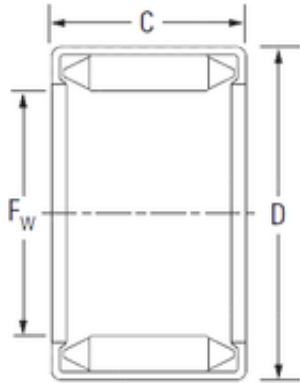

## KOYO DL 15 12 needle roller bearings

Bearing No. DL 15 12

Size	15x21x12 mm
Bore Diameter	15 mm
Outer Diameter	21 mm
Width	12 mm
Fw	15 mm
D	21 mm
C	12 mm
Weight	0.011 Kg
Basic dynamic load rating (C)	9.40 kN

DL 15 12 Bearing 2D drawings and 3D CAD models