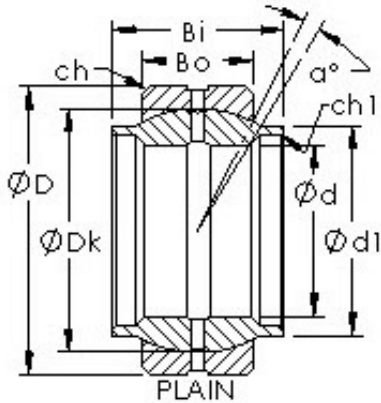

NTN Machinery Manufacturing Co., Ltd

AST GEEW90ES plain bearings

Bearing No. GEEW90ES

Bore Diameter	90 mm
Outer Diameter	130 mm
Bearing Type	plain
Bore Dia (d)	90.0000
Outer Dia (D)	130.0000
Outer Width (Bo)	50.0000
Inner Width (Bi)	90.0000
Dynamic Load Rating (Cr)	488,000
Static Load Rating (Cor)	2,440,000
Max. shaft corner radius, or 45 deg. chamfer (ch1)	1.000
Max. housing corner radius, or 45 deg. chamfer (ch)	1.000
Spherical Diameter (dk or Dk)	115.000
Mis-alignment Angle (a deg.)	4
Extended Inner OD (d1)	99.000
Weight (g)	3,040.00
Material	52100 Chrome steel, or equivalent

GEEW90ES Bearing 2D drawings and 3D CAD models