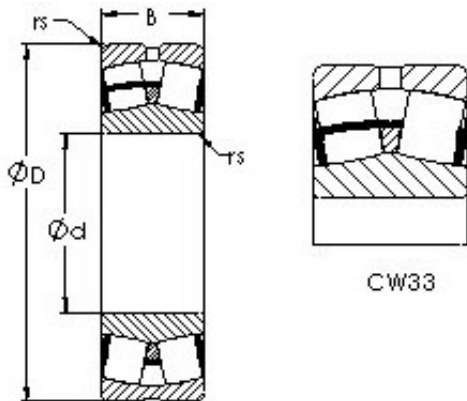

NTN Machinery Manufacturing Co., Ltd

AST 22207CW33 spherical roller bearings

Bearing No. 22207CW33

Size	35x72x23 mm
Bore Diameter	35 mm
Outer Diameter	72 mm
Width	23 mm
Bearing Type	straight bore, lube groove and holes
Bore Dia (d)	35.0000
Outer Dia (D)	72.0000
Width (B)	23.0000
Radius (min) (rs)	1.100
Dynamic Load Rating (Cr)	70,000
Static Load Rating (Cor)	76,000
Max Speed (Grease) (X1000 RPM)	5
Max Speed (Oil) (X1000 RPM)	6
Weight (g)	438.00
Material	52100 Chrome steel, or equivalent

22207CW33 Bearing 2D drawings and 3D CAD models