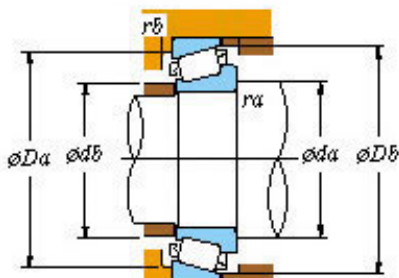

NTN Machinery Manufacturing Co., Ltd

■ Mounting dimensions

Lm11949/10 Bearing 2D drawings and 3D CAD models

Koyo Roller Bearing Lm11949/10 Lm11749/10
 L44649/10 11749/10 11949/10 44649/10 69349/10
 12649/10 L68149/10 Koyo Wheel Bearing for KIA
 Pride

Bearing No. LM11949/10

Bearing No.	LM11949/10
d	19.05
D	45.237
T	15.494
B	16.637
r(min)	1.2
r1(min)	1.2
Cr	36.8
C0r	30.1
Cu	4.25
Grease lub.	9400
Oil lub.	13000
C	12.065
a	10.0 mm
da	25.0
db	23.5
Da	39.5
Db	41.5
ra(max)	1.2
rb(max)	1.2
e	0.30
Y1	2.00
Y0	1.10
(Refer.)Mass(kg)	0.124