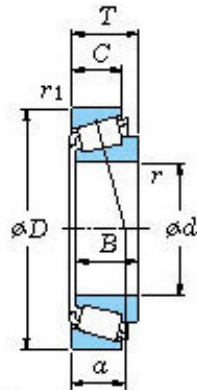

NTN Machinery Manufacturing Co., Ltd

■ Mounting dimensions

Lm11949/10 Bearing 2D drawings and 3D CAD models

Koyo Roller Bearing Lm11949/10 Lm11749/10
 L44649/10 11749/10 11949/10 44649/10 69349/10
 12649/10 L68149/10 Koyo Wheel Bearing for KIA
 Pride

Bearing No. LM11949/10

Bearing No.	LM11949/10
d	19.05
D	45.237
T	15.494
B	16.637
r(min)	1.2
r1(min)	1.2
Cr	36.8
C0r	30.1
Cu	4.25
Grease lub.	9400
Oil lub.	13000
C	12.065
a	10.0 mm
da	25.0
db	23.5
Da	39.5
Db	41.5
ra(max)	1.2
rb(max)	1.2
e	0.30
Y1	2.00
Y0	1.10
(Refer.)Mass(kg)	0.124