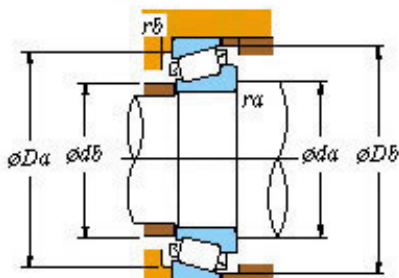

NTN Machinery Manufacturing Co., Ltd

Roller Wheel Koyo Lm11949/10 Inch Taper Roller Bearing L44649/10 Bearing

Bearing No. Lm11949/10

■ Mounting dimensions

Lm11949/10 Bearing 2D drawings and 3D CAD models

Bearing No.	LM11949/10
d	19.05
D	45.237
T	15.494
B	16.637
r(min)	1.2
r1(min)	1.2
Cr	36.8
C0r	30.1
Cu	4.25
Grease lub.	9400
Oil lub.	13000
C	12.065
a	10.0 mm
da	25.0
db	23.5
Da	39.5
Db	41.5
ra(max)	1.2
rb(max)	1.2
e	0.30
Y1	2.00
Y0	1.10
(Refer.)Mass(kg)	0.124