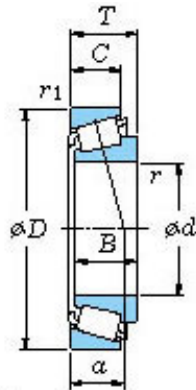

NTN Machinery Manufacturing Co., Ltd

Roller Wheel Koyo Lm11949/10 Inch Taper Roller Bearing L44649/10 Bearing

Bearing No. Lm11949/10

■ Mounting dimensions

Lm11949/10 Bearing 2D drawings and 3D CAD models

Bearing No.	LM11949/10
d	19.05
D	45.237
T	15.494
B	16.637
r(min)	1.2
r1(min)	1.2
Cr	36.8
C0r	30.1
Cu	4.25
Grease lub.	9400
Oil lub.	13000
C	12.065
a	10.0 mm
da	25.0
db	23.5
Da	39.5
Db	41.5
ra(max)	1.2
rb(max)	1.2
e	0.30
Y1	2.00
Y0	1.10
(Refer.)Mass(kg)	0.124