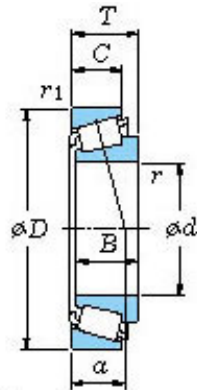

# NTN Machinery Manufacturing Co., Ltd

■ Mounting dimensions

Lm11949/10 Bearing 2D drawings and 3D CAD models

Koyo Roller Bearing Lm11949/10 Lm11749/10  
 L44649/10 11749/10 11949/10 44649/10 69349/10  
 12649/10 L68149/10 Koyo Wheel Bearing for KIA  
 Pride

Bearing No. LM11949/10

Bearing No.	LM11949/10
d	19.05
D	45.237
T	15.494
B	16.637
r(min)	1.2
r1(min)	1.2
Cr	36.8
C0r	30.1
Cu	4.25
Grease lub.	9400
Oil lub.	13000
C	12.065
a	10.0 mm
da	25.0
db	23.5
Da	39.5
Db	41.5
ra(max)	1.2
rb(max)	1.2
e	0.30
Y1	2.00
Y0	1.10
(Refer.)Mass(kg)	0.124