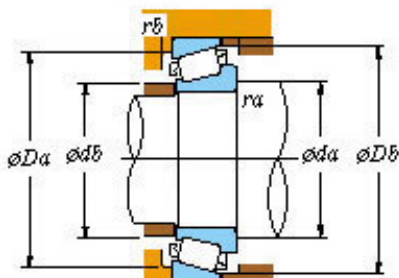

# NTN Machinery Manufacturing Co., Ltd

■ Mounting dimensions

Lm11949/10 Bearing 2D drawings and 3D CAD models

Koyo Roller Bearing Lm11949/10 Lm11749/10  
 L44649/10 11749/10 11949/10 44649/10 69349/10  
 12649/10 L68149/10 Koyo Wheel Bearing for KIA  
 Pride

Bearing No. LM11949/10

Bearing No.	LM11949/10
d	19.05
D	45.237
T	15.494
B	16.637
r(min)	1.2
r1(min)	1.2
Cr	36.8
C0r	30.1
Cu	4.25
Grease lub.	9400
Oil lub.	13000
C	12.065
a	10.0 mm
da	25.0
db	23.5
Da	39.5
Db	41.5
ra(max)	1.2
rb(max)	1.2
e	0.30
Y1	2.00
Y0	1.10
(Refer.)Mass(kg)	0.124